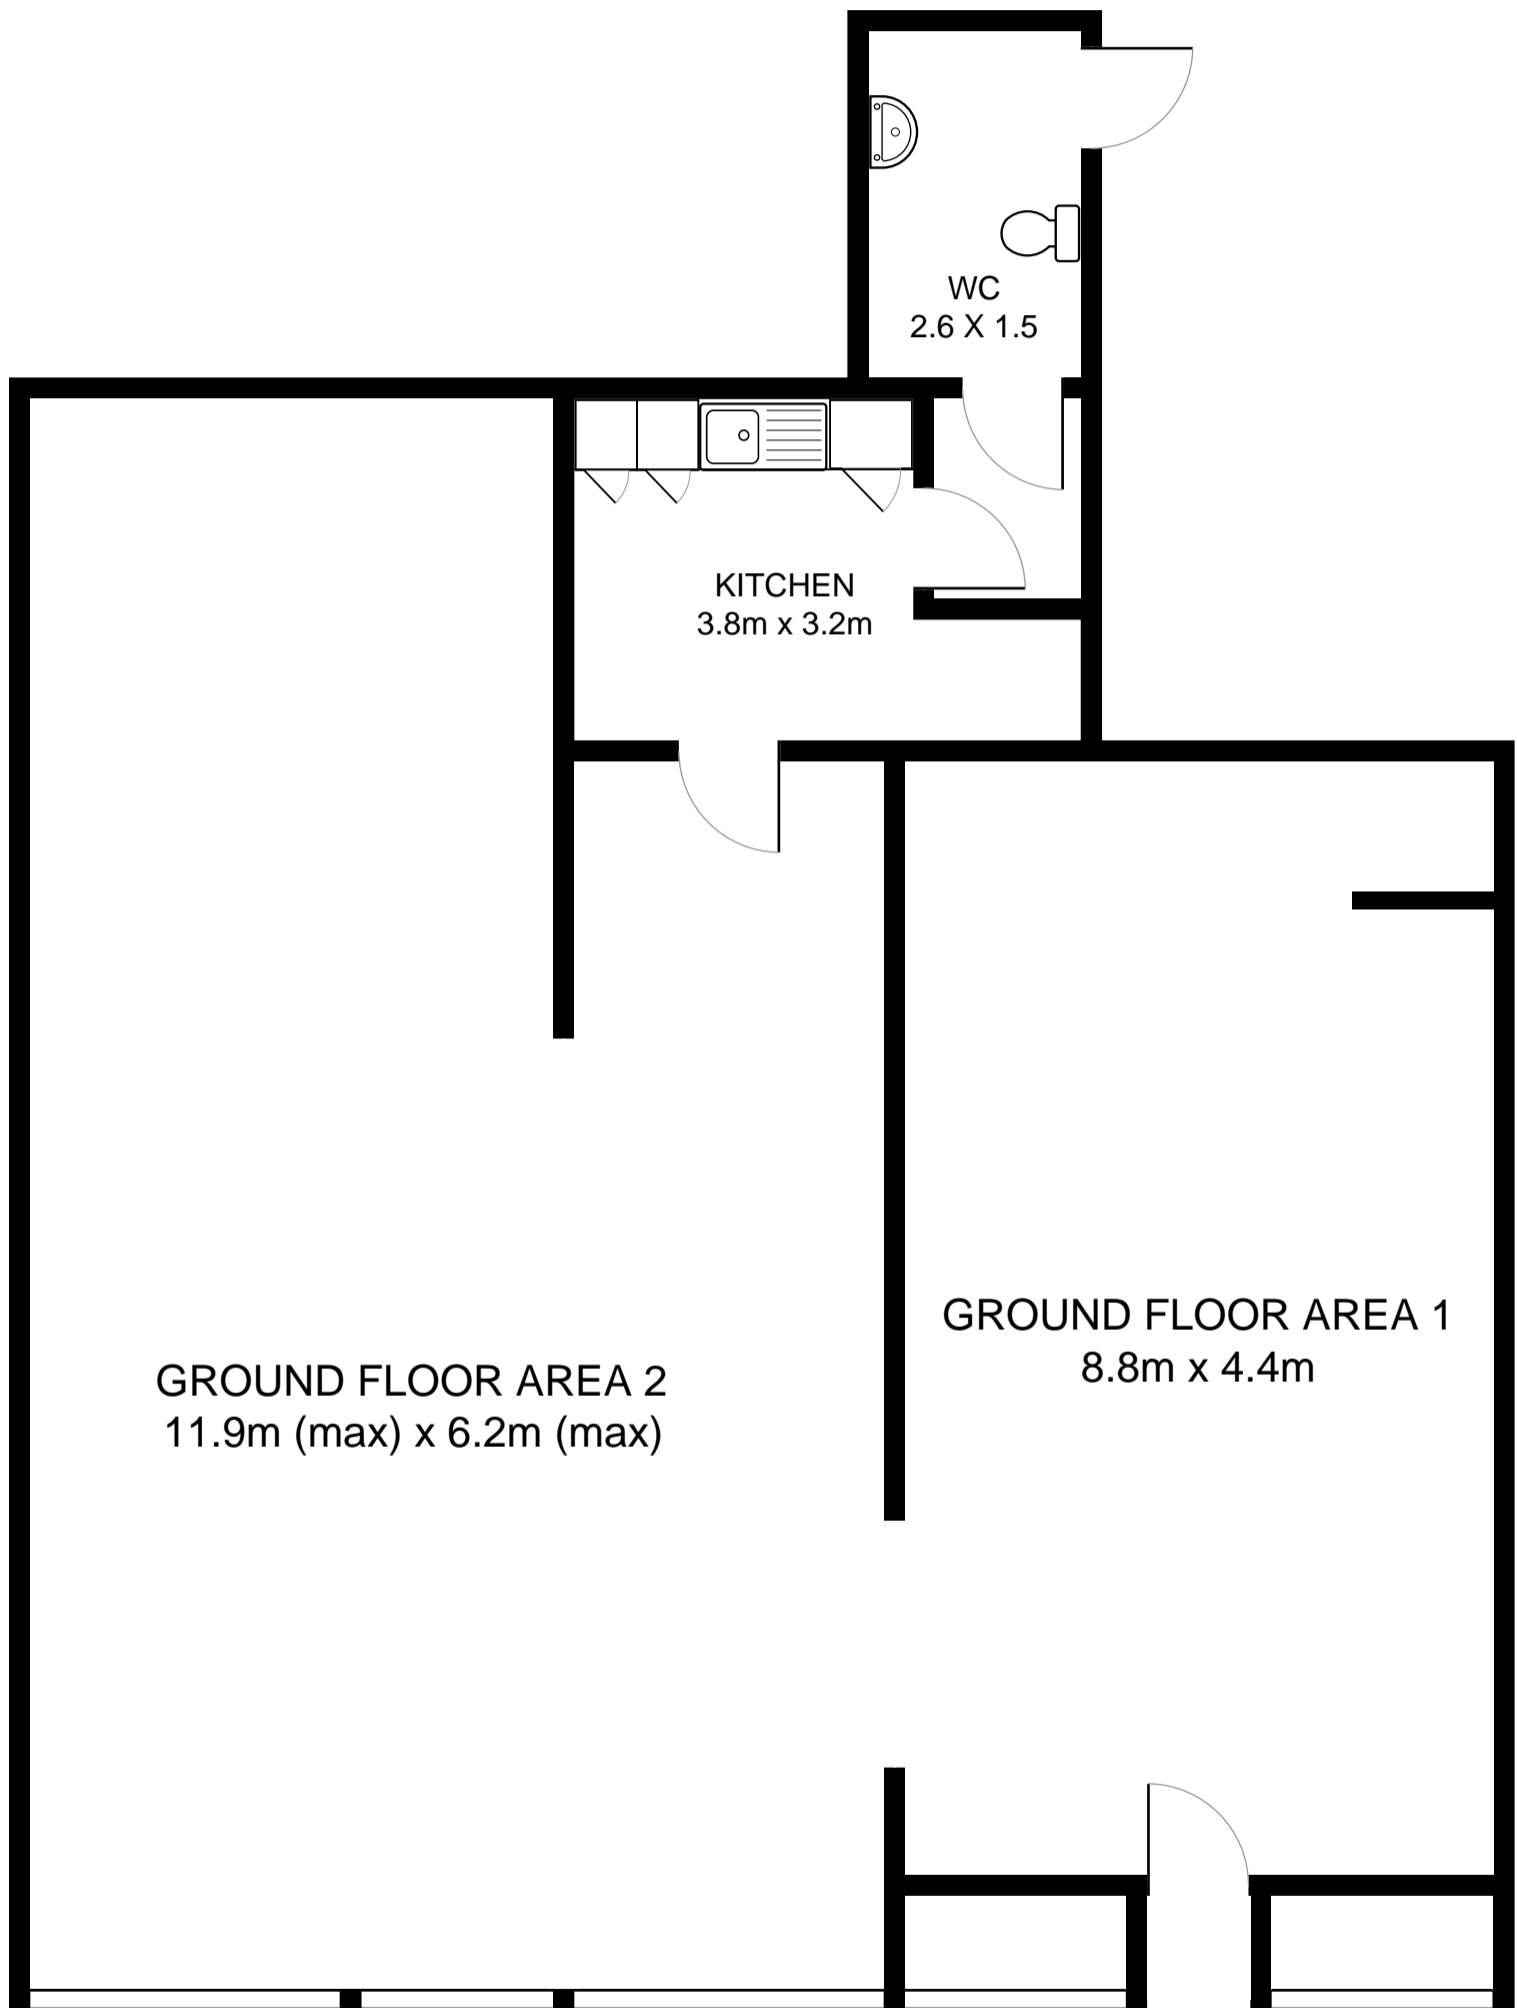

GROUND FLOOR RETAIL SPACE

(approx 123.5 sq meters, 1329.3 sq ft)

FOR ILLUSTRATION PURPOSES ONLY
NOT TO SCALE